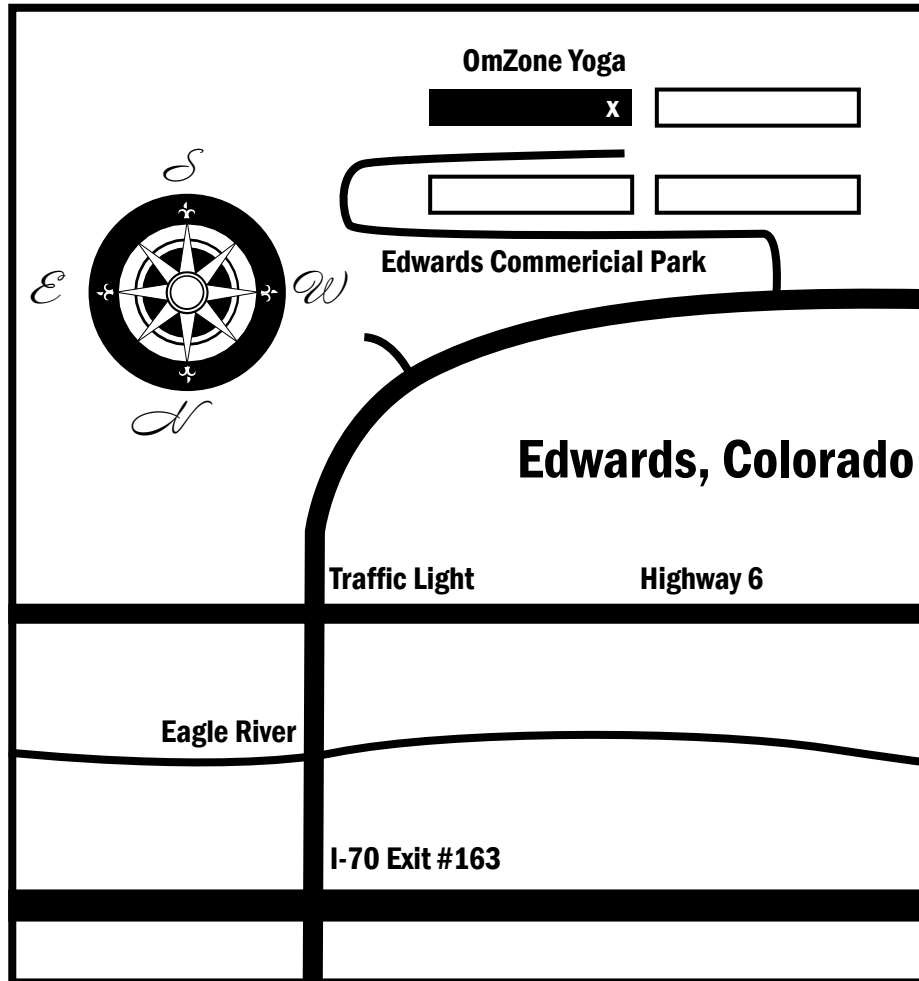

Directions to OmZone Yoga

OM Zone Yoga is located in the Edwards Commercial Park, Building D upstairs in room 202.

Please park on the lower level in front of Buildings A and B. You can walk up the stairway between Buildings A and B to get to Building D.